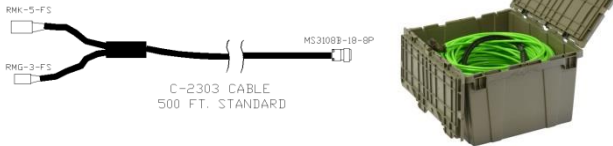

MODEL UWS-3510/D COMPLETE HD UNDERWATER VIDEO SYSTEM

TECHNICAL SPECIFICATIONS

CAMERA: MODEL UWC-330/p

MECHANICAL:	
Diameter.....	1.62 in. (41 mm)
Length (excluding connector).....	5 in. (127 mm)
Weight in air.....	9.8 oz. (0.28 kg)
Weight in seawater.....	3.1 oz. (0.09 kg)
Depth Rating.....	6560 ft. (2000 m)
Housing Material.....	Delrin
Port Material.....	Acrylic
CAMERA PROPERTIES:	
Image Device.....	1/2.7 in. 2MP CMOS (1933 H x 1088 V pixels)
Sensitivity.....	1.3 lux @ F2.0
Resolution.....	up to 1933x1088
Lens.....	3.6 mm, F2.0
Focus.....	Fixed
Horizontal FOV (in water).....	70 degrees
Standard Form	NTSC ("E" is optional PAL format)

LIGHT: MODEL UWL-401

MECHANICAL:	
Weight.....	8 oz. (0.2 kg) Air; 3 oz. (0.1 kg) Seawater
Depth Rating.....	6560 ft. (2000 m)
Housing Material.....	Anodized Aluminum
ELECTRICAL:	
Input Voltage.....	24 VDC
Power.....	20 Watts
LIGHT PROPERTIES:	
Light Output.....	960 lux @ 1 m (2150 lumens) @ 3000 K

CABLE: MODEL C-2303

ELECTRICAL:	
Conductors.....	16 ea. #22 awg; 1 RG-59 Coax
MECHANICAL:	
Length.....	500 ft. (150m) Standard
Diameter.....	0.35" (8.9 mm)
Jacket.....	Polyurethane (orange)
Breaking Strength.....	1200 lbs. (540 kg)

CONSOLE: MODEL CON-3500/D

MECHANICAL:	
Size.....	18.5" W x 6" H x 14.5" D (47 x 15 x 37 cm)
Weight.....	26 lbs. (11.8 kg)
ELECTRICAL:	
Power.....	110-240 VAC; 50/60Hz.; 440 watts max
Light Control.....	Variable control 0-100%.
Monitor.....	15" ~1600nit, 16:9 1080p HD LCD Color w/audio.
Safety.....	Low voltage output to Diver
Connections.....	Front panel connections for umbilicals
Recorder.....	High Definition 1TB HDD DVR (standard on all consoles)